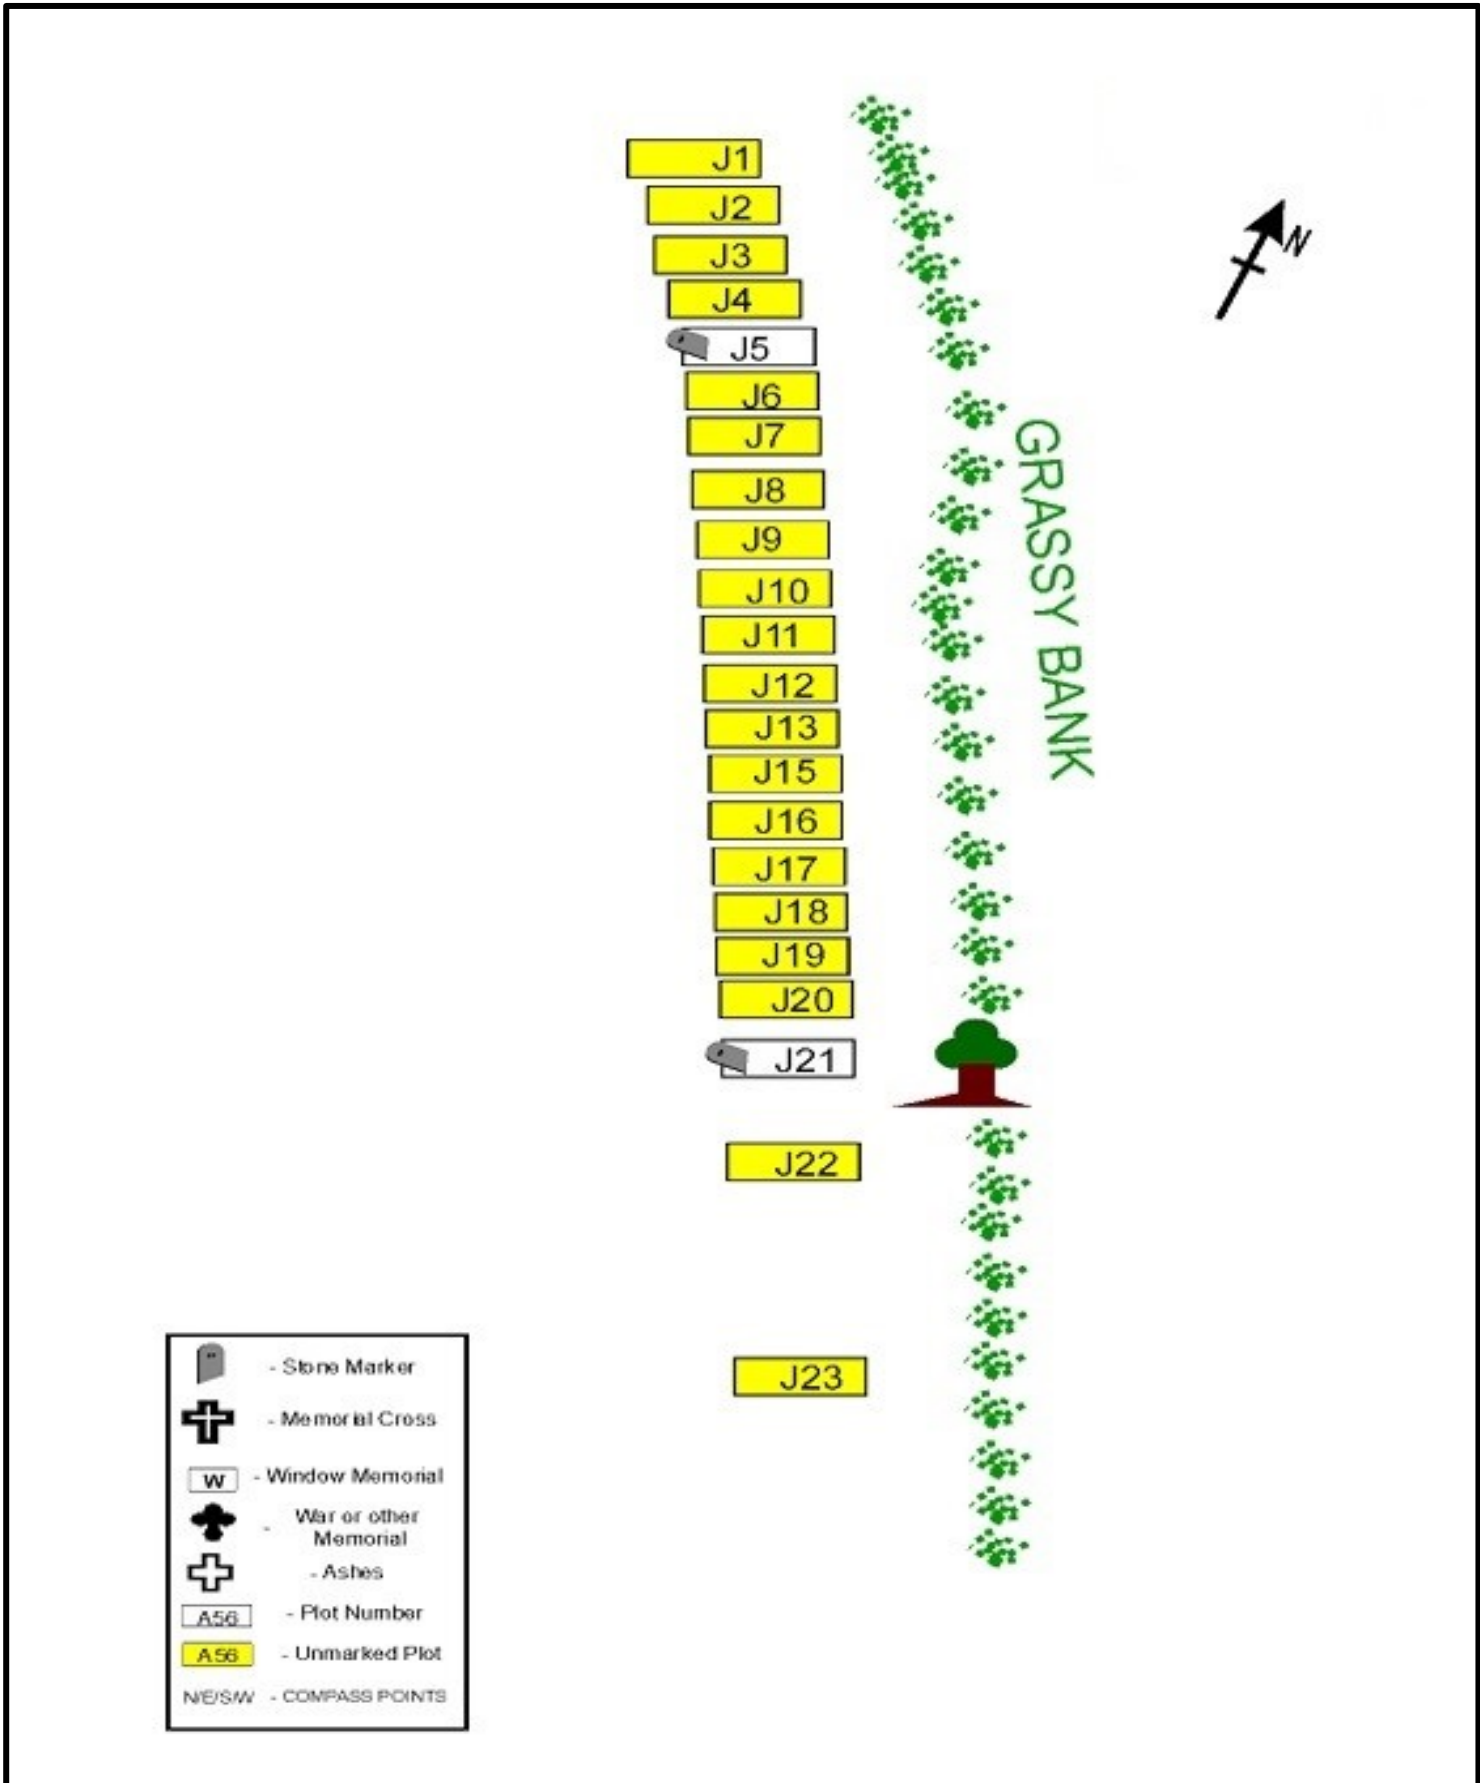

The Church of All Saints at Rennington

PLEASE CLICK YOUR BACK BUTTON ← TO RETURN TO THE GRAVES & MEMORIALS MAIN PAGE

	- Stone Marker
	- Memorial Cross
	- Window Memorial
	- War or other Memorial
	- Ashes
	- Plot Number
	- Unmarked Plot
NE/SW - COMPASS POINTS	